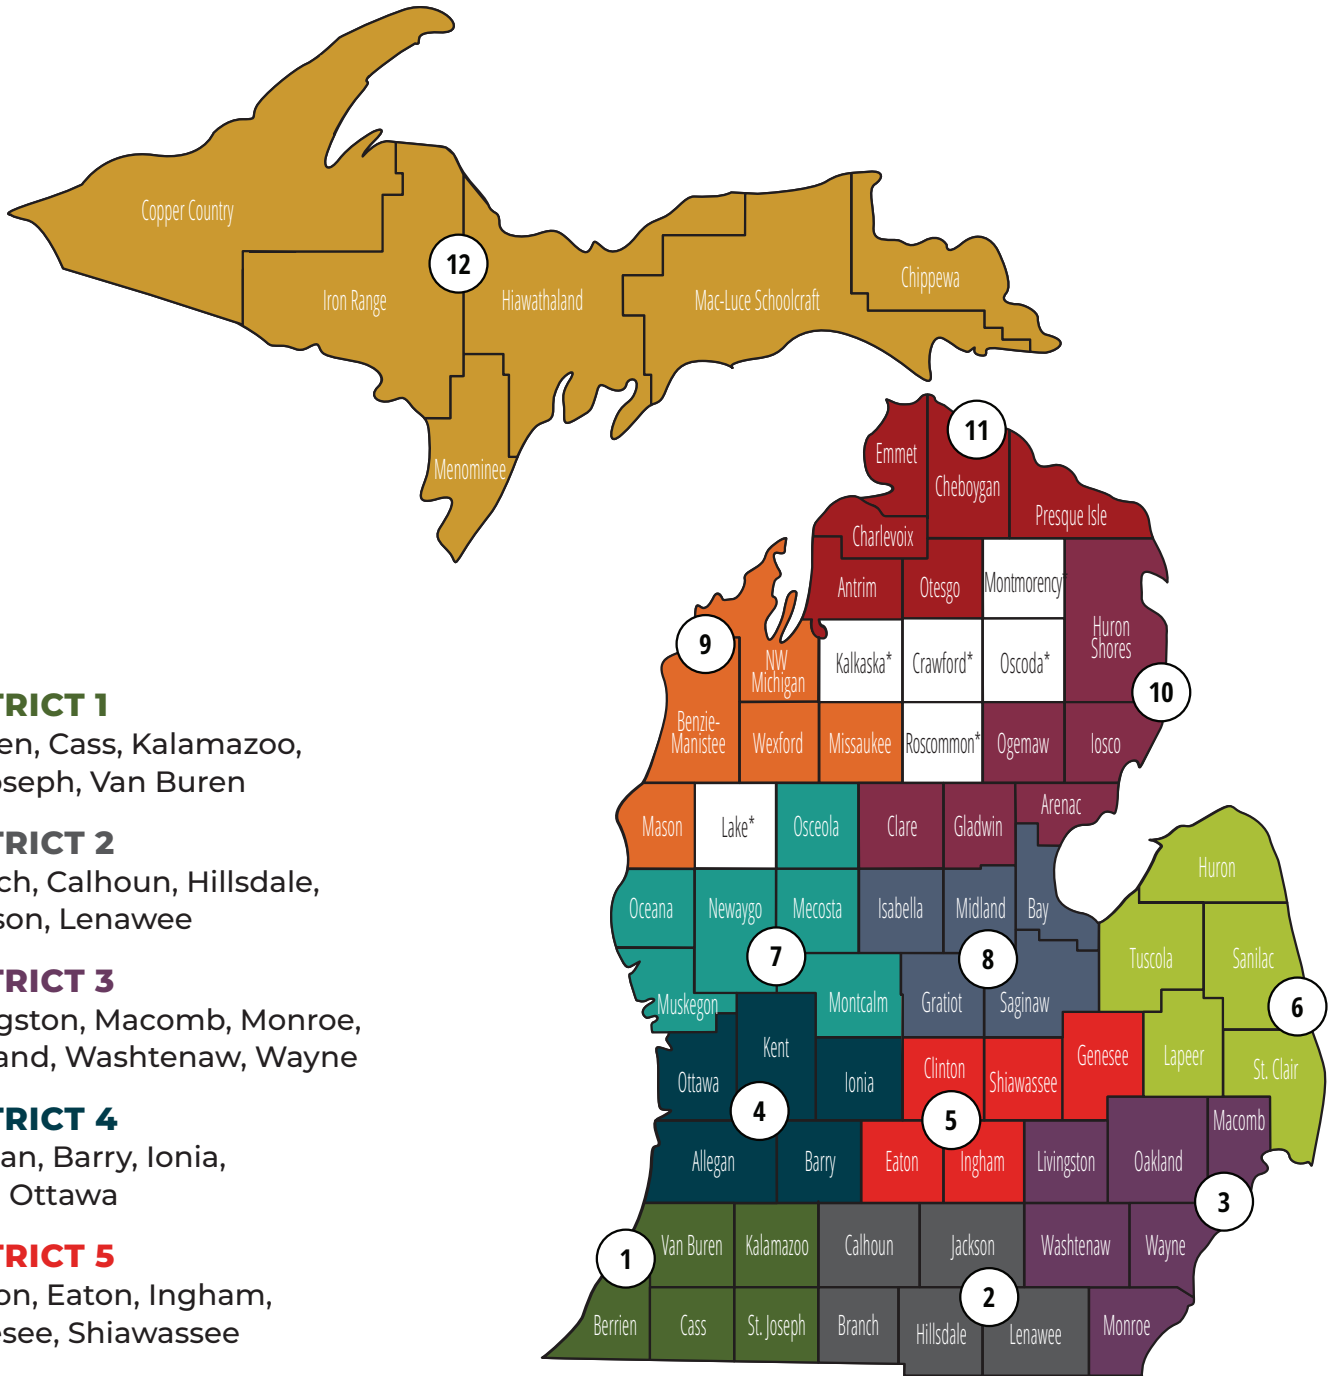

**Individuals residing in a county without an established county Farm Bureau can choose which nearby county Farm Bureau to join.*

Michigan Farm Bureau County Farm Bureaus by District

DISTRICT 1

Berrien, Cass, Kalamazoo, St. Joseph, Van Buren

DISTRICT 2

Branch, Calhoun, Hillsdale, Jackson, Lenawee

DISTRICT 3

Livingston, Macomb, Monroe, Oakland, Washtenaw, Wayne

DISTRICT 4

Allegan, Barry, Ionia, Kent, Ottawa

DISTRICT 5

Clinton, Eaton, Ingham, Genesee, Shiawassee

DISTRICT 6

Huron, Lapeer, Sanilac, St. Clair, Tuscola

DISTRICT 7

Mecosta, Montcalm, Muskegon, Newaygo, Oceana, Osceola

DISTRICT 8

Bay, Gratiot, Isabella, Midland, Saginaw

DISTRICT 9

Benzie-Manistee, Mason, Missaukee, Northwest Michigan, Wexford

DISTRICT 10

Arenac, Clare, Gladwin, Huron Shores, Iosco, Ogemaw

DISTRICT 11

Antrim, Charlevoix, Cheboygan, Emmet, Otsego, Presque Isle

DISTRICT 12

Copper Country, Chippewa, Hiawathaland, Iron Range, Mac-Luce Schoolcraft, Menominee